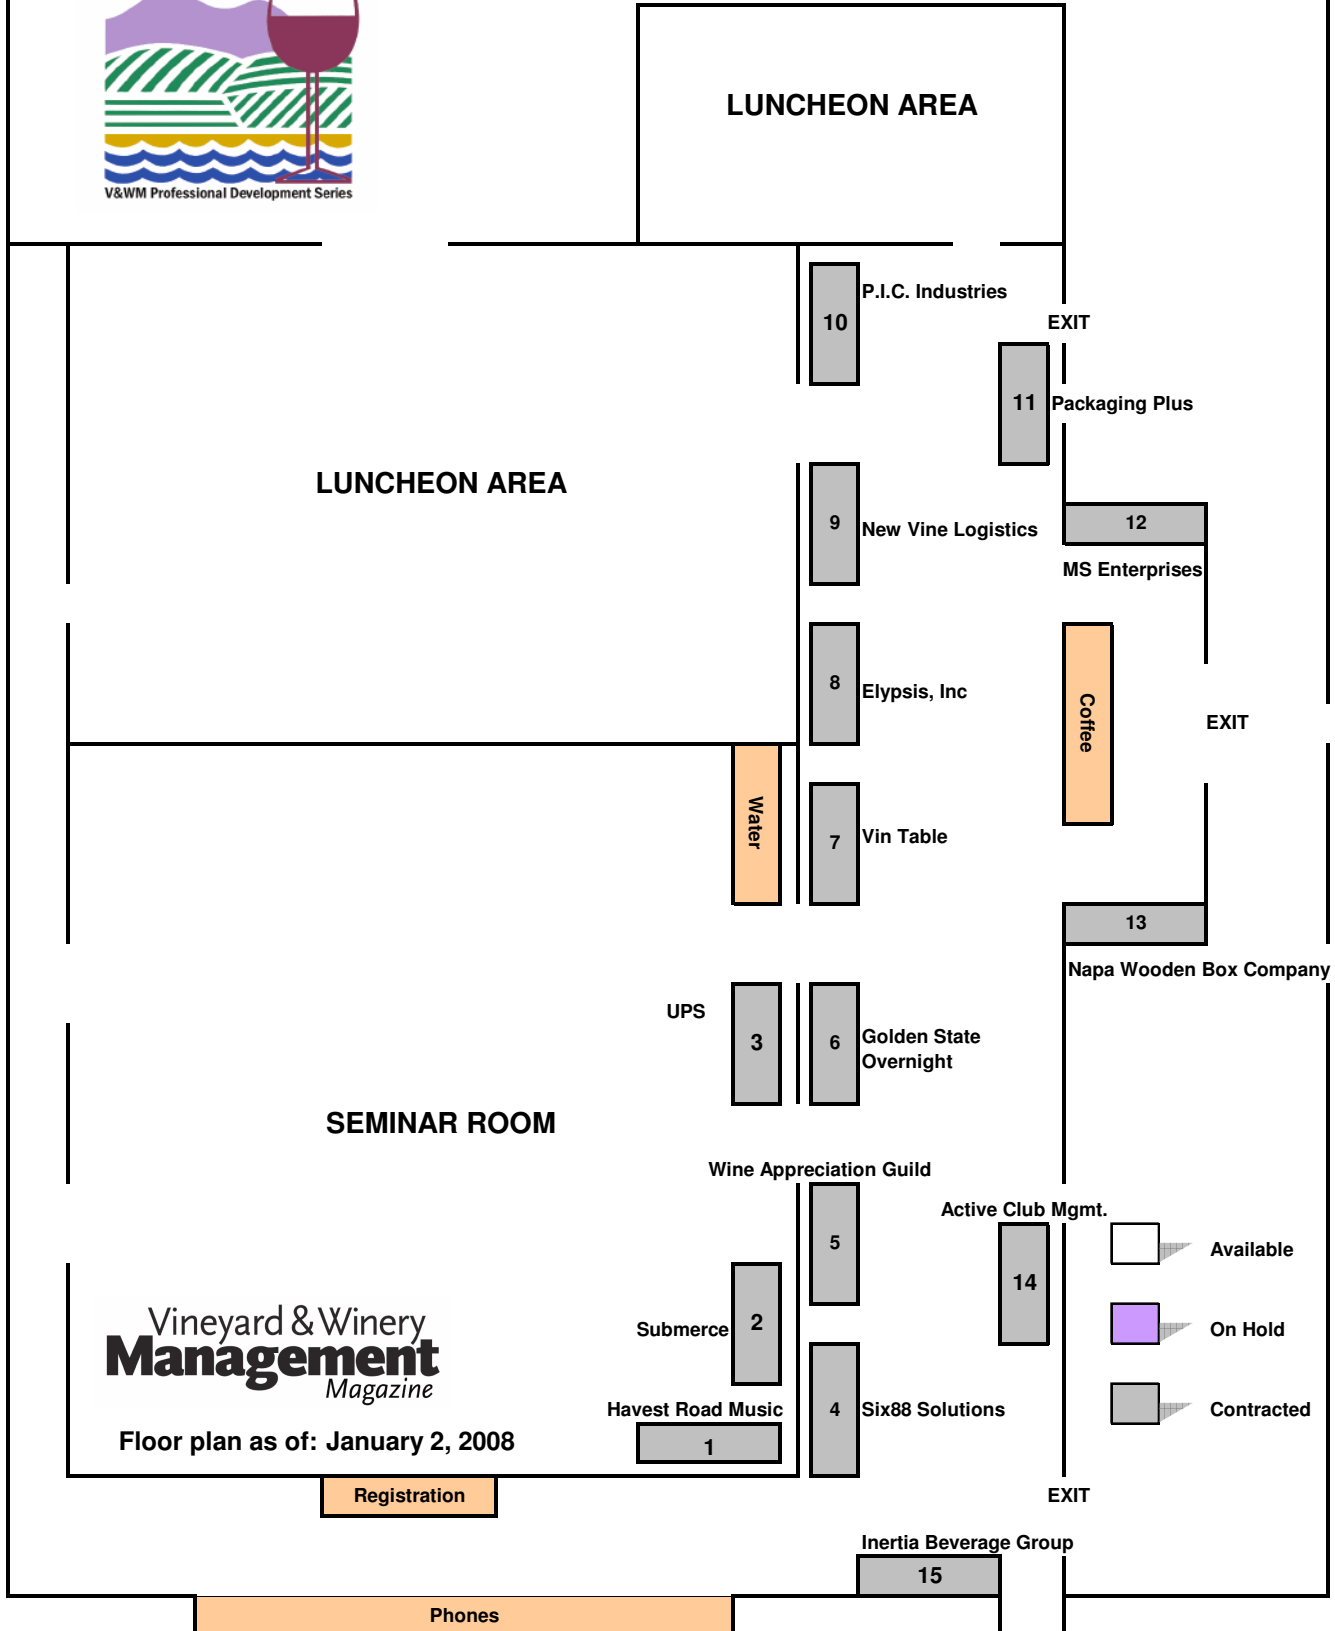

# FLOOR PLAN

WINE CLUB SUMMIT  
 EMBASSY SUITES, SAN RAFAEL, CA  
 JANUARY 22, 2008  
 FLOOR PLAN

Vineyard & Winery  
**Management**  
 Magazine

Floor plan as of: January 2, 2008

- Available
- On Hold
- Contracted