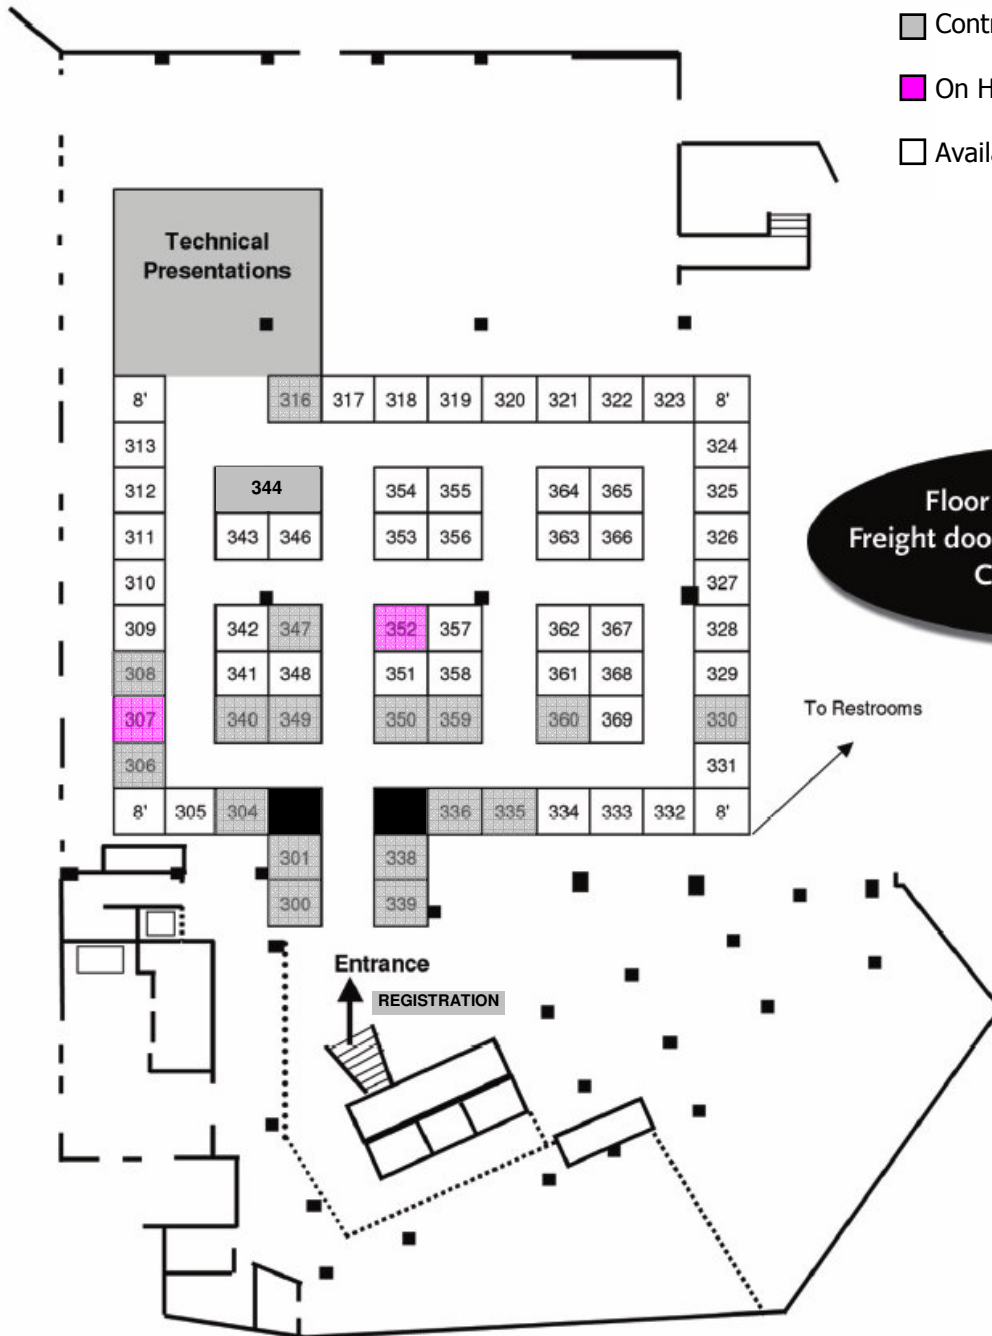

VALLEY FORGE CONVENTION CENTER
 Trade Show 2008
 Floor Plan: **Level 2**

WINERIES UNLIMITED

Trade Show and Conference

- Contracted
- On Hold
- Available as of November 26, 2007

Floor load limit: unlimited
 Freight door dimensions: 16'H x 11'W
 Ceiling height: 14'