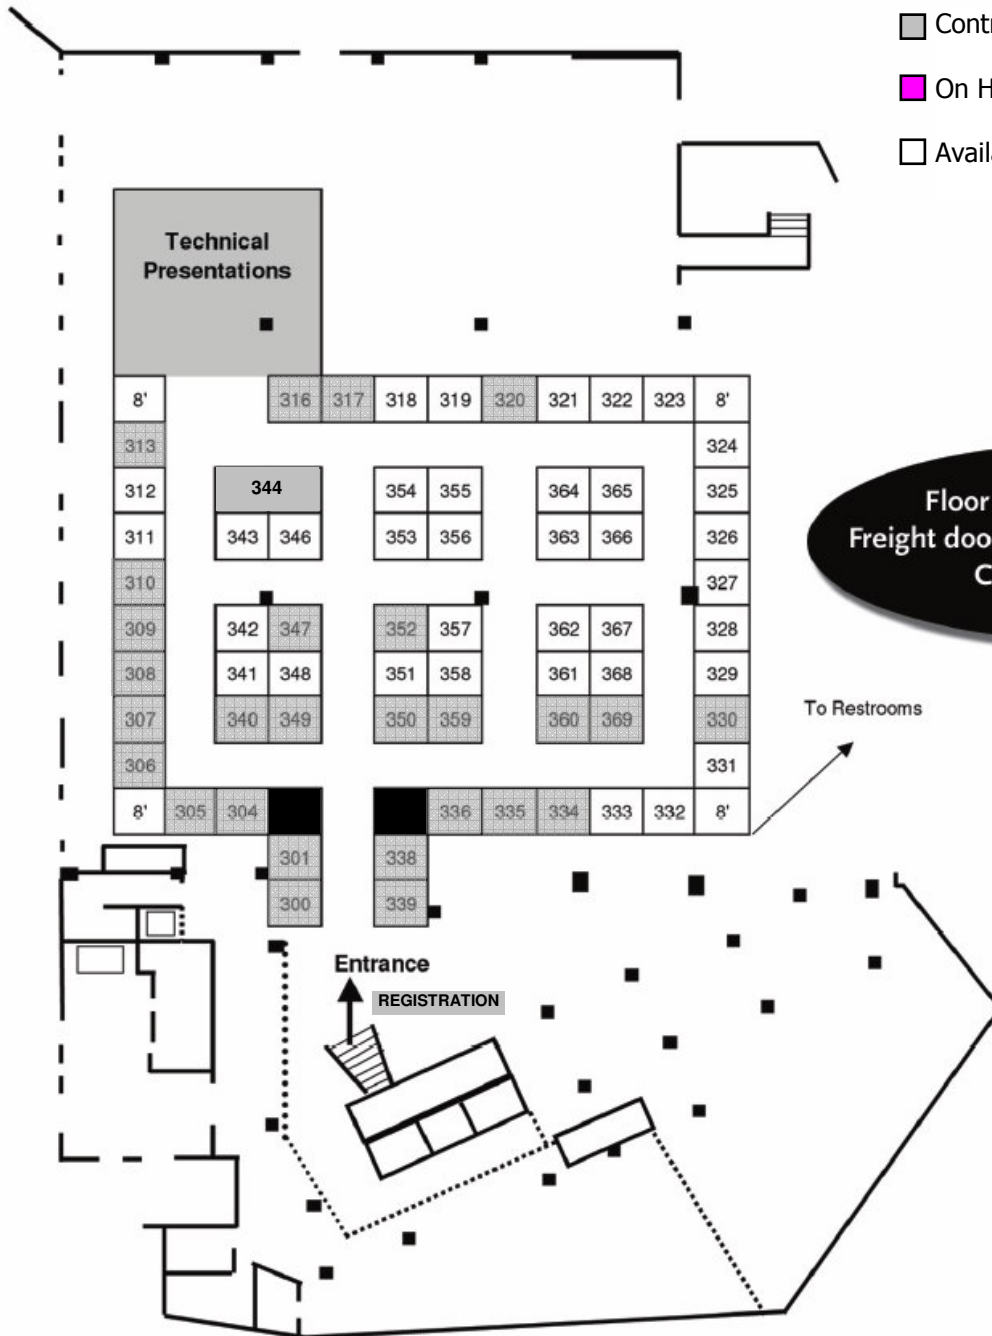

VALLEY FORGE CONVENTION CENTER  
 Trade Show 2008  
 Floor Plan: **Level 2**

# WINERIES UNLIMITED

Trade Show and Conference

- Contracted
- On Hold
- Available as of January 7, 2008

Floor load limit: unlimited  
 Freight door dimensions: 16'H x 11'W  
 Ceiling height: 14'