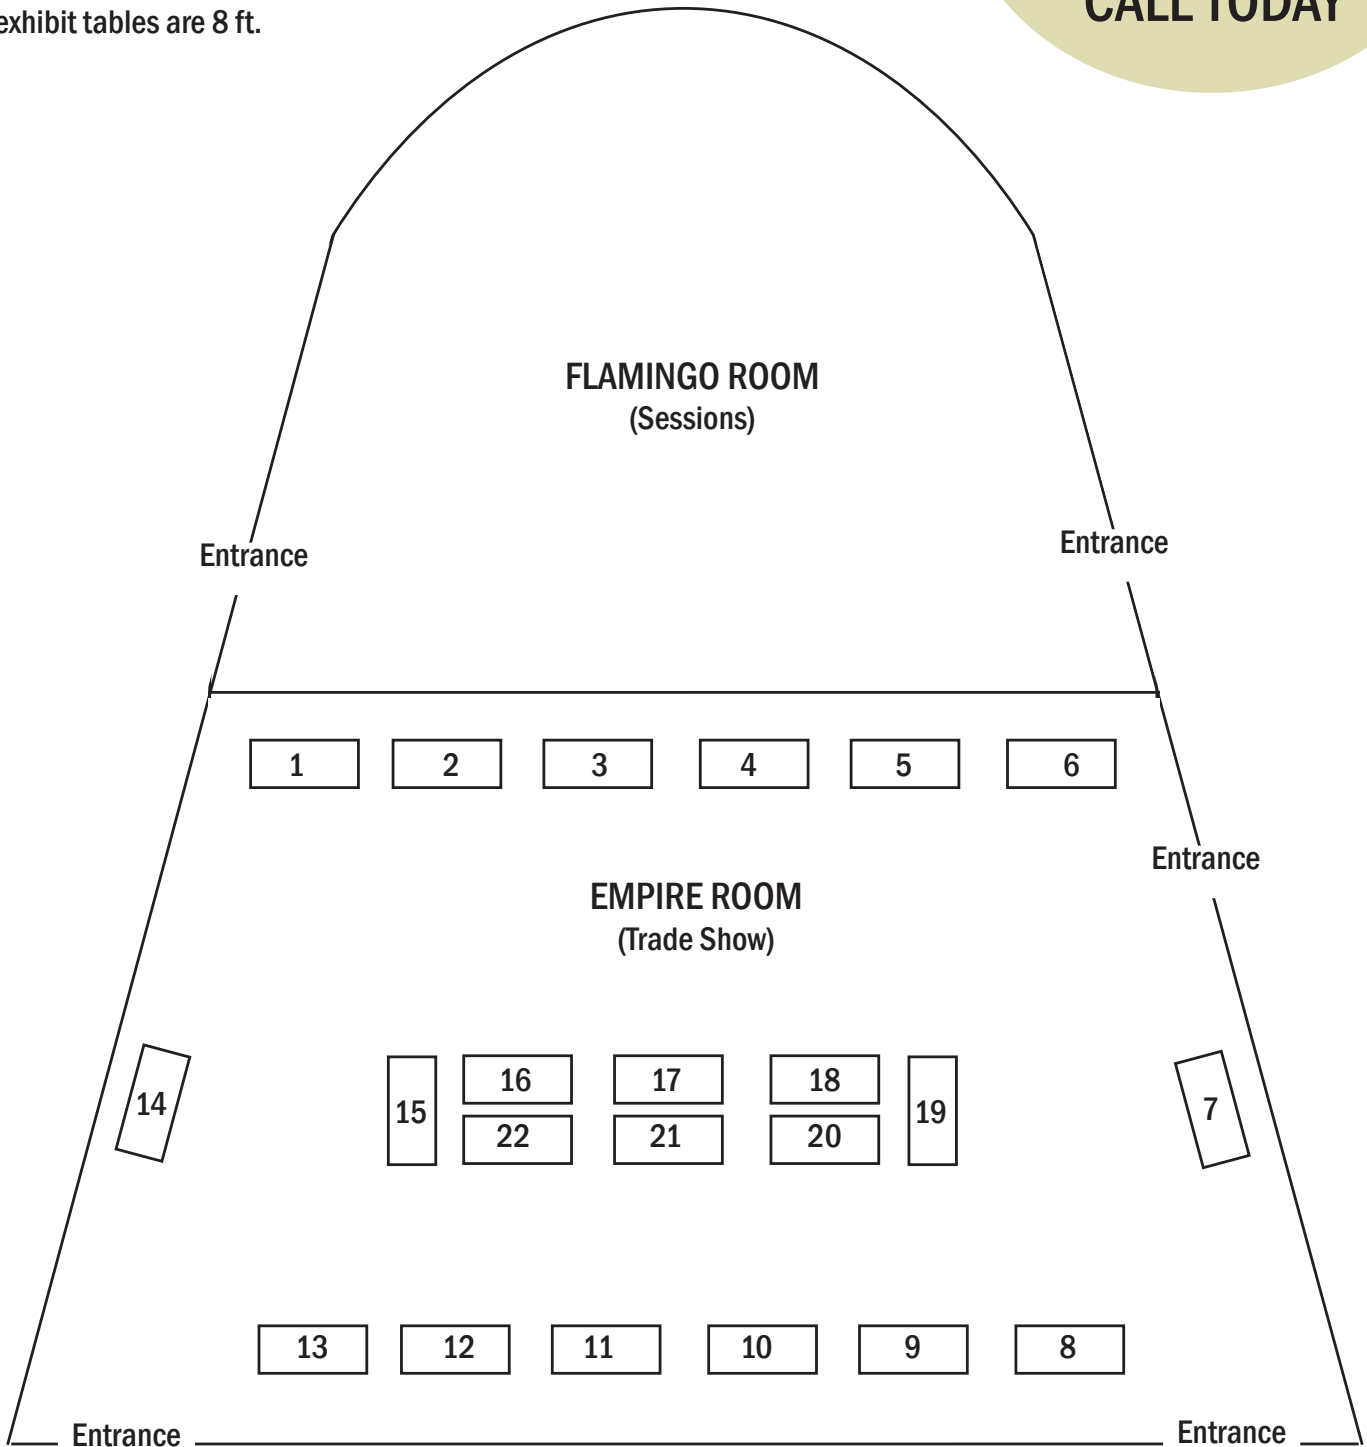

Managing the Winery Laboratory Seminar & Trade Show

Flamingo Hotel Trade Show Floor Plan

All exhibit tables are 8 ft.

**SPACE WILL
SELL FAST!**
401-885-8788 x11
CALL TODAY

**FLAMINGO HOTEL
MAIN ENTRANCE**